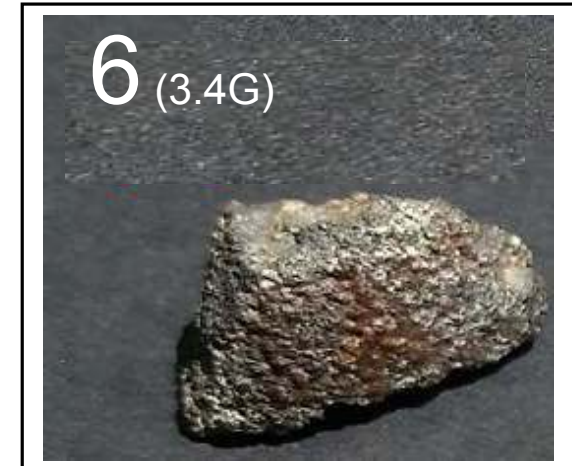

PROVISIONALLY-NUMBERED FINDS Made By Mark Bittmann

PROV # CA140705A

1 AKA: 1A
(2.0 G)

FOUND: July 5, 2014

CA170705B

2 (8.25G)
mm: 7.28g

July 5, 2014

CA140719

3 (8.9G)
mm: 7.26g

July 19, 2014

CA140726

4 (4.7G)

July 26, 2014

CA140913A

5 (5.2G)

Sept. 13, 2014

CA140913B

6 (3.4G)

Sept. 13, 2014

PROV # CA140919

7 (5.9G)

FOUND: Sept. 19, 2014

CA141220

8 (2.6G)
mm: 2.22g